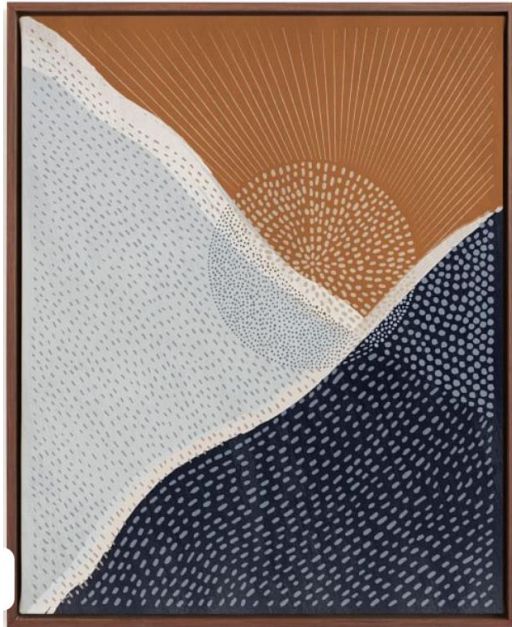

---

46 RED SPRUCE LANE, UNIT 3  
BEAVER CREEK, COLORADO

Oak / Carbon  
TABLETOP

Walnut / Espresso  
TABLEBASE

Metal / Espresso  
METALBASE

Metal / Espresso  
METALACCENT

Oak / Carbon  
CHAIR BASE

DINING / GAMETABLE

DINING / GAMECHAIR

6E - Curly Faux Shearling

KBS - Midnight

BAR PENDANTS

BAR STOOL

Ash / Sureto

HANG 36" OFF TABLETOP.

SEAT OF CHAIR ZINC BOUVIER  
CLOUD BOUCLE WEAVE.  
FINISH : GLACIER GRAY  
ON OAK.

FINISH : MATTE BLACK LACQUER  
FABRIC : FEATHER GREY LEATHER

02-264 Feather Grey

Matte Black Lacquer

FINISH: BRONZE WITH FROSTED GLASS

FABRIC :

FINISH :

DESERT BROWN  
CERUSED

RYPTON HOME - CELLIANT  
- PURE SUGAR